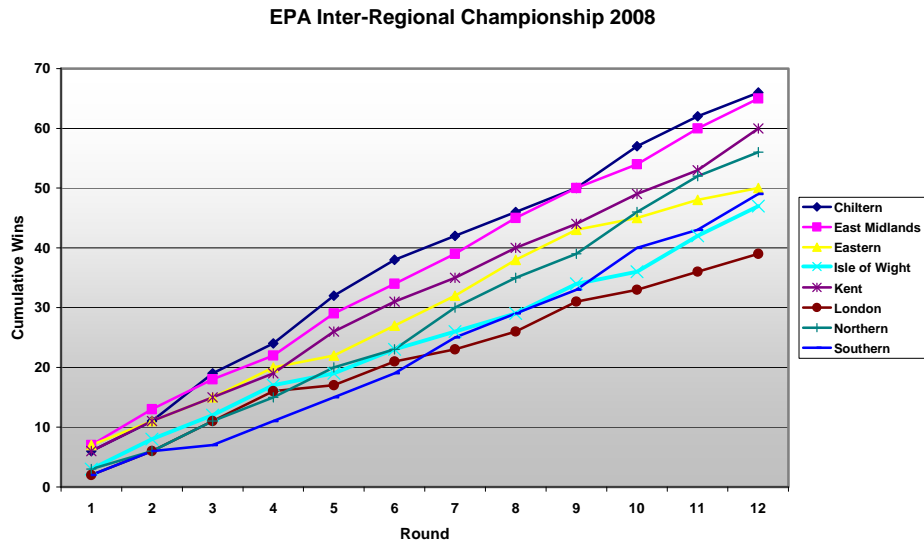

Our progress throughout the Championship is shown below. Our results in the first three rounds left us in last place and it took until Round 7 for us to climb above the London Region. On Sunday, our results were enough to ensure that we stayed above the London Region and, after Round 10, climbed above the Isle of Wight Region and stayed there until the end of the competition. In the end we were just one win behind the 5th placed Eastern Region.

Our Managers

Bernie Miles

Inter-Regional
Championship Team
Manager

Peter Galton

Inter-Regional
Championship Junior
Team Manager

Our Supporters

Everyone else
who was there to
support us

The whole weekend was as competitive as usual and play was not helped by the inclement weather. All of our teams performed as well as they could against some excellent opposition. Many of the games were very close and it seemed that, this year, more of those close games went against us than went for us.

I would especially like to congratulate our Junior Team who made a very important contribution to our final total of 49 wins. They always gave their best efforts and were well managed by Peter Galton.

Our Challenge Cup Squad should also be congratulated on finishing 3rd in their competition only two wins behind the 2nd place Kent Region and three behind the winners, the Chiltern Region.

We should all be proud of all of our representatives at the 2008 English Petanque Association Inter-Regional Championship. Best of all by finishing 6th this year we will be able to try to win the Championship again next year.

My personal thanks go to each and every one of the players. They made my job so very easy and thoroughly enjoyable throughout the weekend.

Bernie Miles

SCPA Team Manager
2008 EPA Inter-Regional Championship